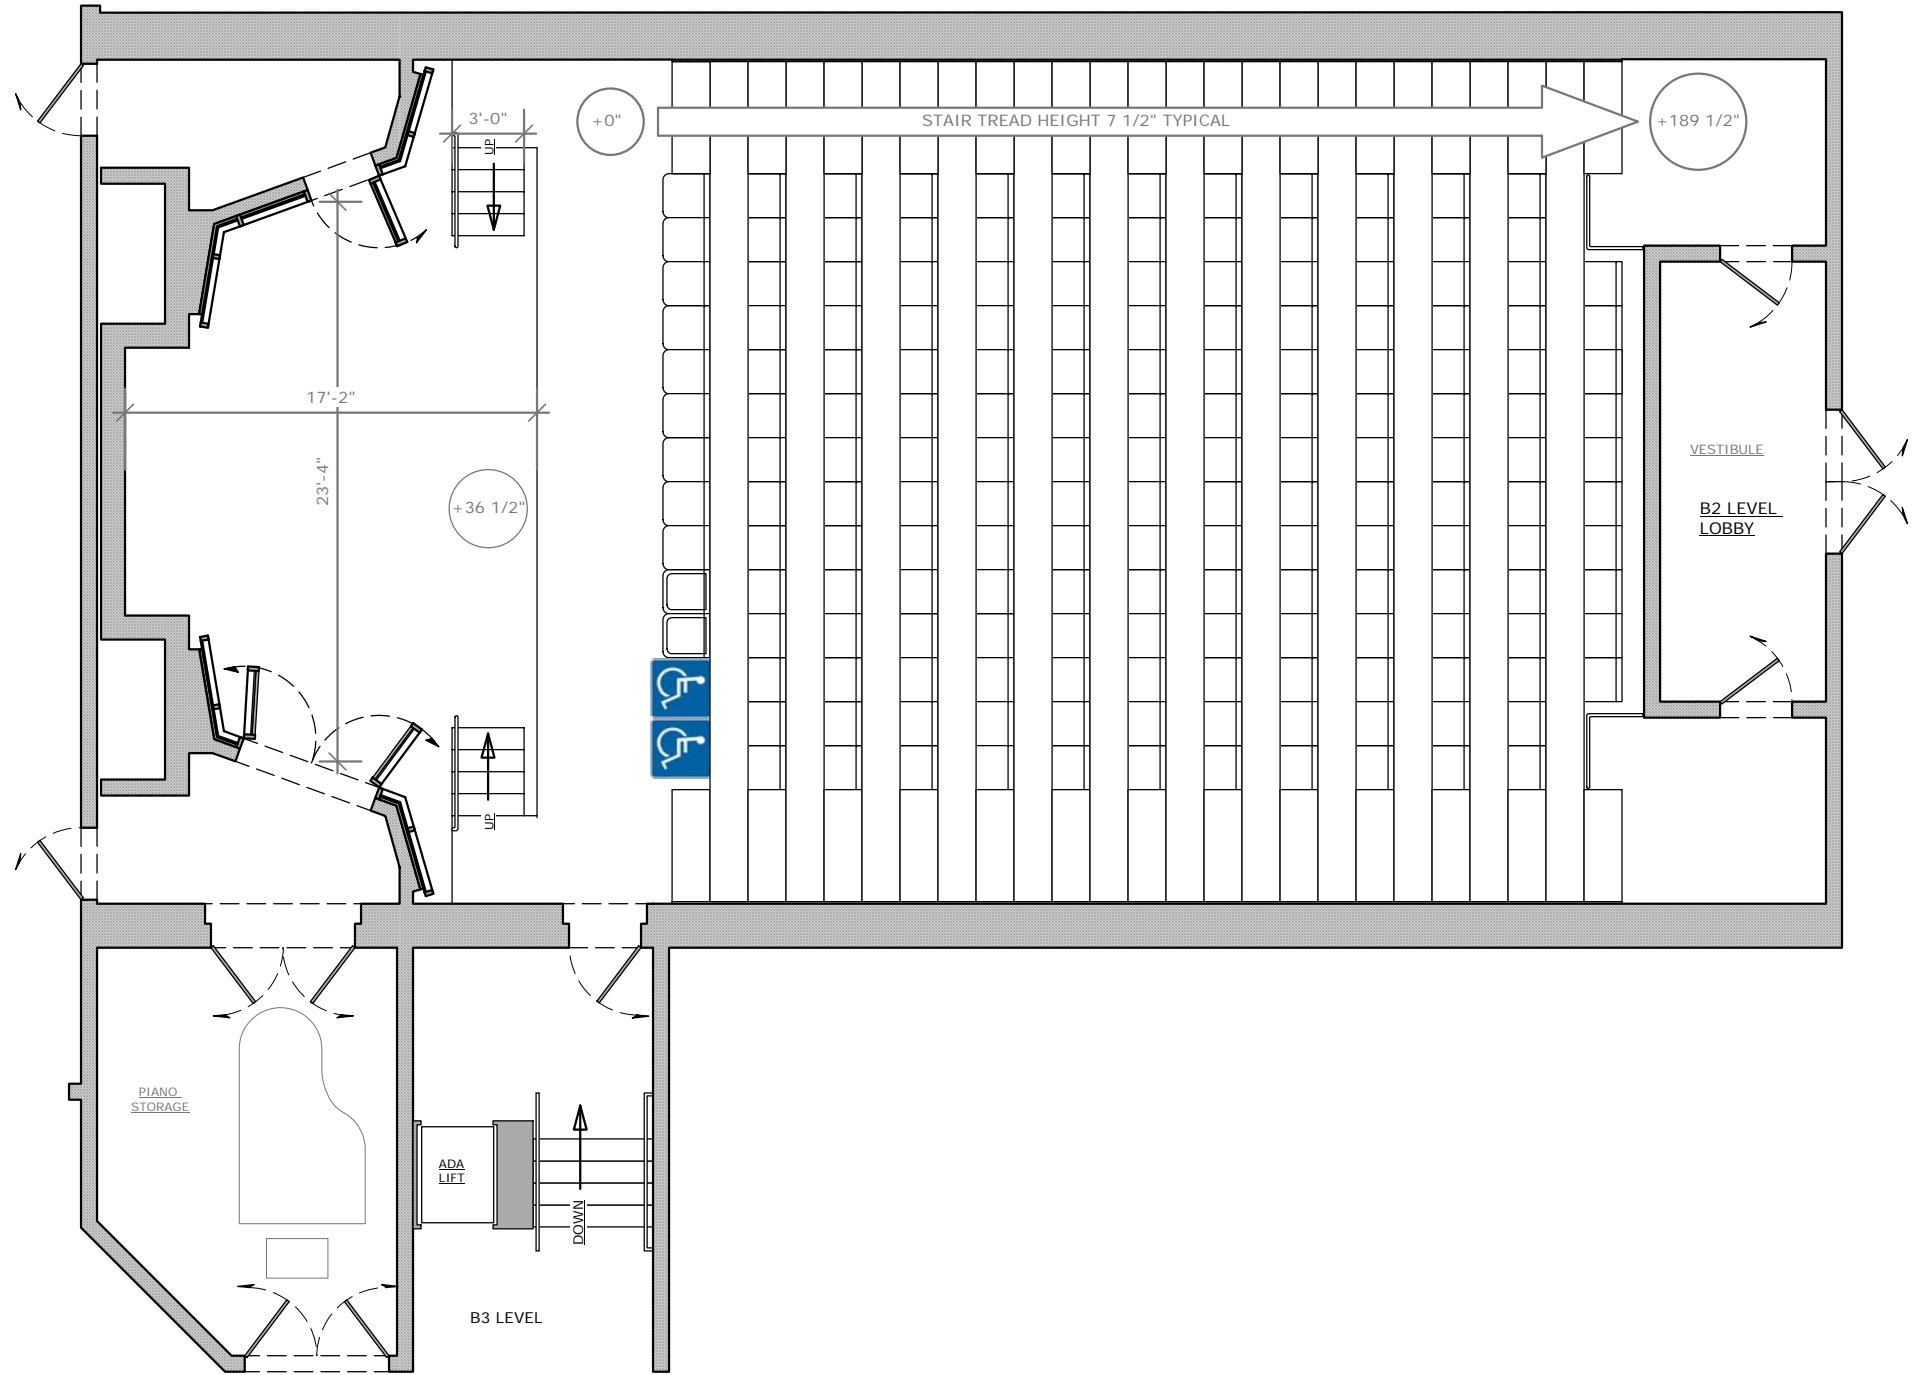

Baruch PERFORMING ARTS CENTER

ENGELMAN RECITAL HALL

companion seating